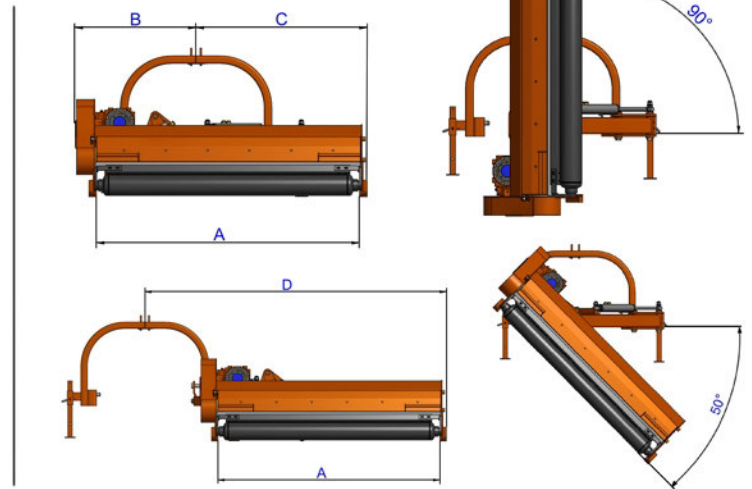

LATERAL FLAIL MOWER TRL