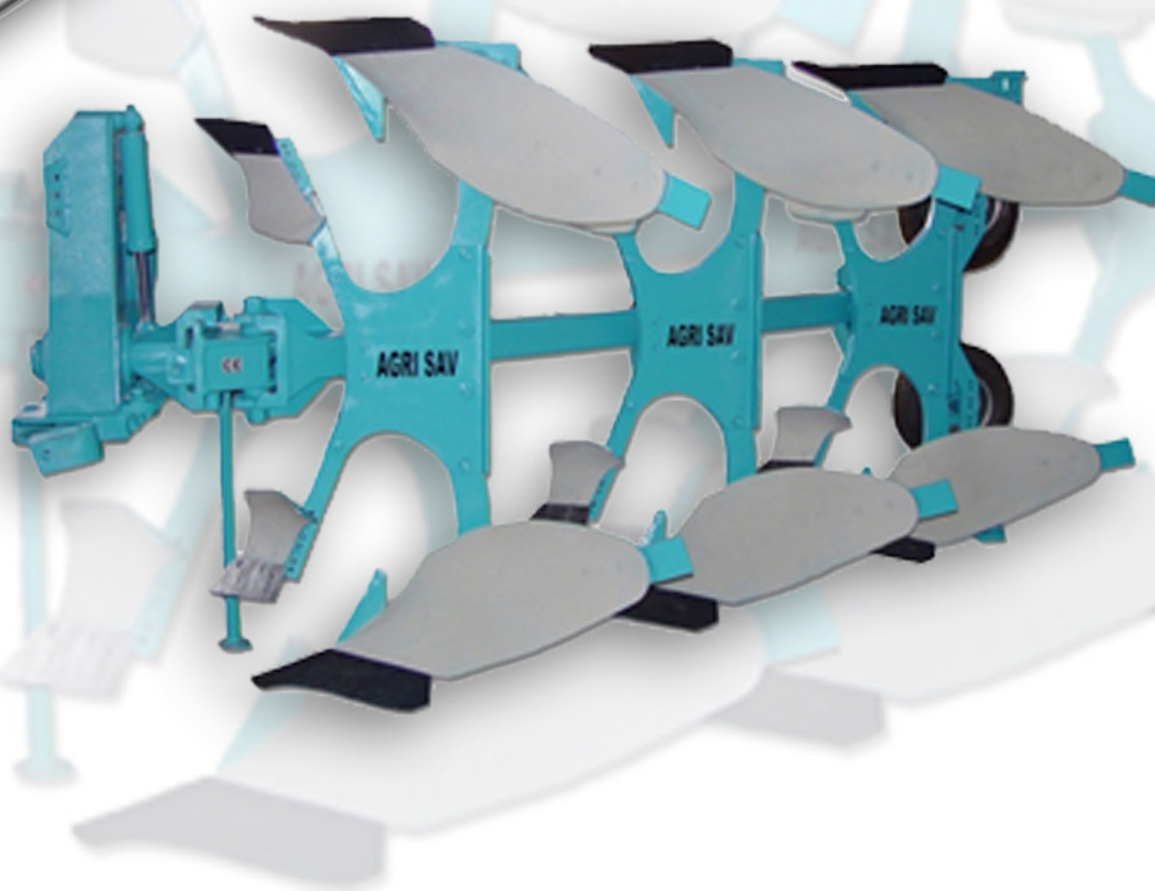

AGRI SAV
MACCHINE AGRICOLE

Via delle Concerie, 1
12038 - Savigliano (CN)
Tel: 0172 21847 - Fax: 0172 21847
E-mail: info@agrisav.it

www.agrisav.it

PLOW

3 FURROW

PLOW 3 FURROW

TECHNICAL DATA

Model:	TAS 8	TAS 9	TAS 10	TAS 11
Power required (Hp):	100/110	110/120	120/130	140/160
Distance between the bodies (cm):	105	110	115	118
Working width (cm):	from 20 to 60	from 20 to 60	from 20 to 60	from 20 to 60
Height (cm):	175	185	188	190
Weight (Kg):	1080	1200	1300	1450

Standard equipment:

- Safety bolt
- Hydraulic tipping
- Double wheel per level

Accessories:

- Third detachable body
- Hydraulic variable with parallel
- Mechanical variable
- Hydraulic shift slide to finish the job
- Ability to move the wheels on the second body