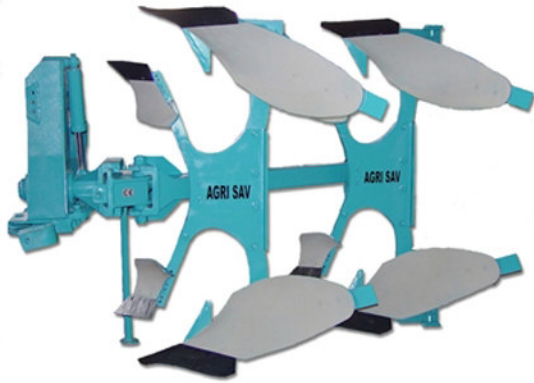

AGRI SAV
MACCHINE AGRICOLE

Via delle Concerie, 1
12038 - Savigliano (CN)
Tel: 0172 21847 - Fax: 0172 21847
E-mail: info@agrisav.it

www.agrisav.it

PLOW

2 FURROW

PLOW 2 FURROW

TECHNICAL DATA

Model:	BAS 1	BAS 2	BAS 3
Power required (Hp):	80/90	90/110	110/130
Distance between the bodies (cm):	105	110	115
Working width (cm):	da 20 a 60	da 20 a 60	da 20 a 60
Height (cm):	180	185	190
Weight (Kg):	850	1050	1200

Standard equipment:

- Safety bolt
- Hydraulic tipping

Accessories:

- Hydraulic shift slide to finish the job
- Hydraulic variable with parallel
- Mechanical variable
- Double wheel per level